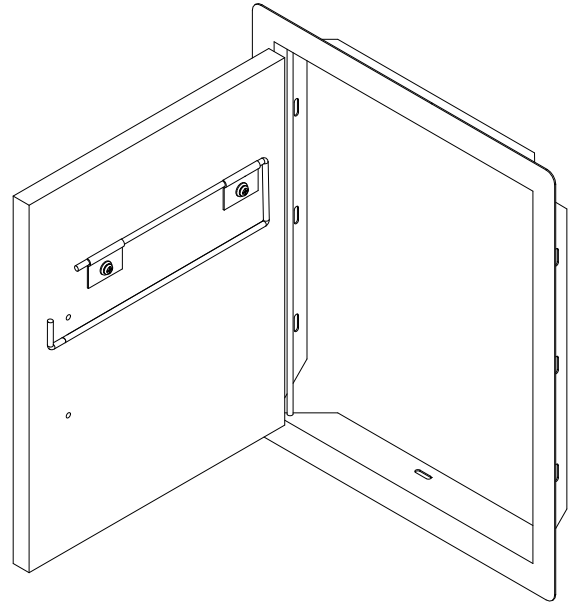

VERTICAL DOOR
(LEFT SWING)
SPEC SHEET

ISOMETRIC VIEW

TOP VIEW

FRONT VIEW

LEFT SIDE VIEW

NOTES:

1. CUTOUT DIMENSIONS: 15 3/4" W X 20" H X 2" D
2. SCALE: 1 1/2" = 1'-0"
3. REVISION: 01/2016