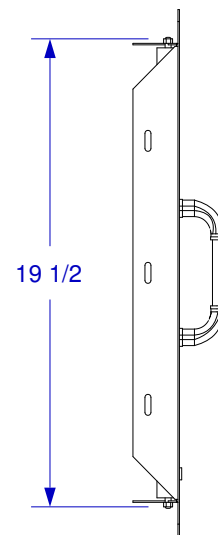

VERTICAL DOOR
(LEFT SWING)
SPEC SHEET

ISOMETRIC VIEW

TOP VIEW

FRONT VIEW

LEFT SIDE VIEW

NOTES:

1. CUTOUT DIMENSIONS: 15 3/4" W X 20" H X 2" D
2. SCALE: 1 1/2" = 1'-0"
3. REVISION: 01/2016