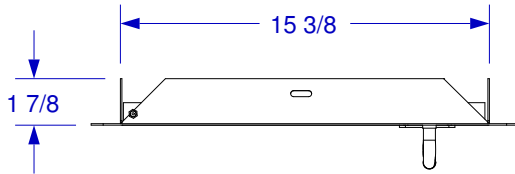

VERTICAL DOOR
(LEFT SWING)
SPEC SHEET

ISOMETRIC VIEW

TOP VIEW

FRONT VIEW

LEFT SIDE VIEW

NOTES:

1. CUTOUT DIMENSIONS: 15 3/4" W X 20" H X 2" D
2. SCALE: 1 1/2" = 1'-0"
3. REVISION: 01/2016