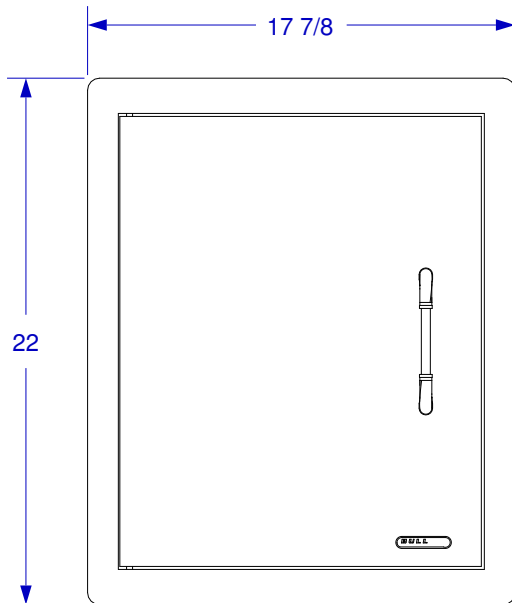

VERTICAL DOOR
(LEFT SWING)
SPEC SHEET

ISOMETRIC VIEW

TOP VIEW

FRONT VIEW

LEFT SIDE VIEW

NOTES:

1. CUTOUT DIMENSIONS: 15 3/4" W X 20" H X 2" D
2. SCALE: 1 1/2" = 1'-0"
3. REVISION: 01/2016