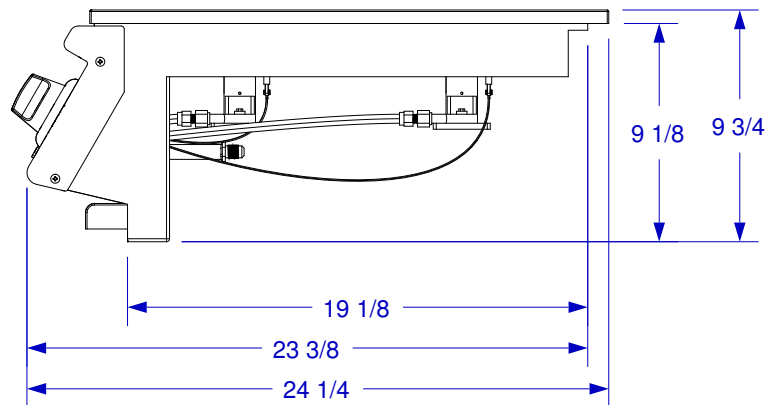

**SLIDE-IN DOUBLE**  
**SIDEBURNER**  
**SPEC SHEET**

ISOMETRIC VIEW

FRONT VIEW

RIGHT SIDE VIEW

NOTES:

1. CUTOUT DIMENSIONS: 12 1/8" W X 20 3/4" L X 10" D
2. SCALE: 1 1/2" = 1'-0"
3. REVISION: 11/2011