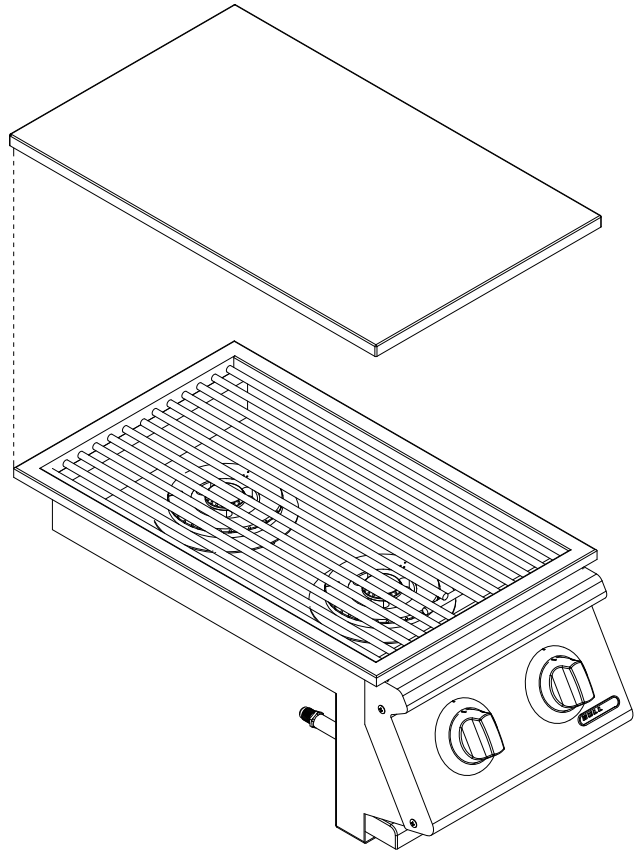

**SLIDE-IN DOUBLE**  
**SIDEBURNER**  
**SPEC SHEET**

ISOMETRIC VIEW

FRONT VIEW

RIGHT SIDE VIEW

NOTES:

1. CUTOUT DIMENSIONS: 12 1/8" W X 20 3/4" L X 10" D
2. SCALE: 1 1/2" = 1'-0"
3. REVISION: 11/2011