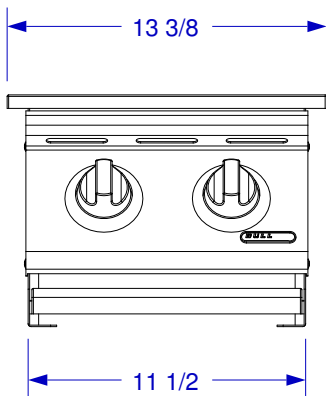

**SLIDE-IN DOUBLE**  
**SIDEBURNER**  
**SPEC SHEET**

ISOMETRIC VIEW

FRONT VIEW

RIGHT SIDE VIEW

NOTES:

1. CUTOUT DIMENSIONS: 12 1/8" W X 20 3/4" L X 10" D
2. SCALE: 1 1/2" = 1'-0"
3. REVISION: 11/2011