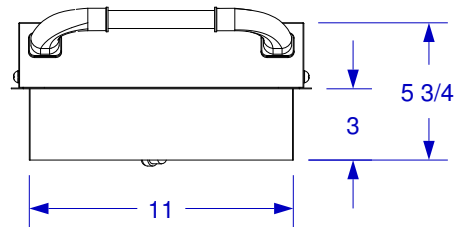

**SINGLE SIDEBURNER**  
**SPEC SHEET**

ISOMETRIC VIEW

TOP VIEW

FRONT VIEW

RIGHT SIDE VIEW

NOTES:

1. CUTOUT DIMENSIONS: 11 1/4" W X 17 1/2" L X 3 1/4" D
2. SCALE: 1 1/2" = 1'-0"
3. REVISION: 10/2009