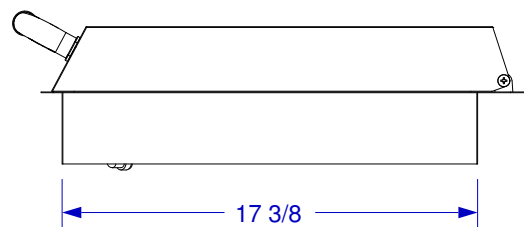

**SINGLE SIDEBURNER**  
**SPEC SHEET**

ISOMETRIC VIEW

TOP VIEW

FRONT VIEW

RIGHT SIDE VIEW

NOTES:

1. CUTOUT DIMENSIONS: 11 1/4" W X 17 1/2" L X 3 1/4" D
2. SCALE: 1 1/2" = 1'-0"
3. REVISION: 10/2009