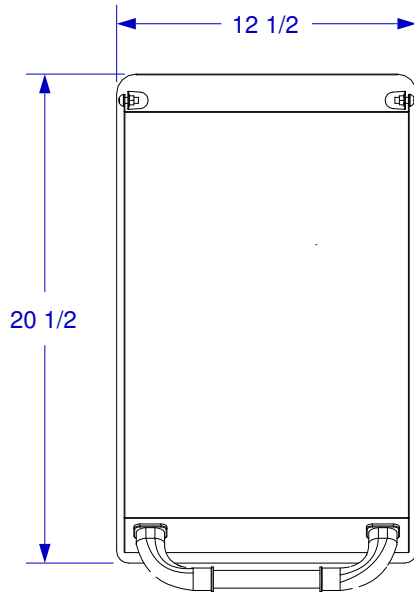

**SINGLE SIDEBURNER**  
**SPEC SHEET**

ISOMETRIC VIEW

TOP VIEW

FRONT VIEW

RIGHT SIDE VIEW

NOTES:

1. CUTOUT DIMENSIONS: 11 1/4" W X 17 1/2" L X 3 1/4" D
2. SCALE: 1 1/2" = 1'-0"
3. REVISION: 10/2009