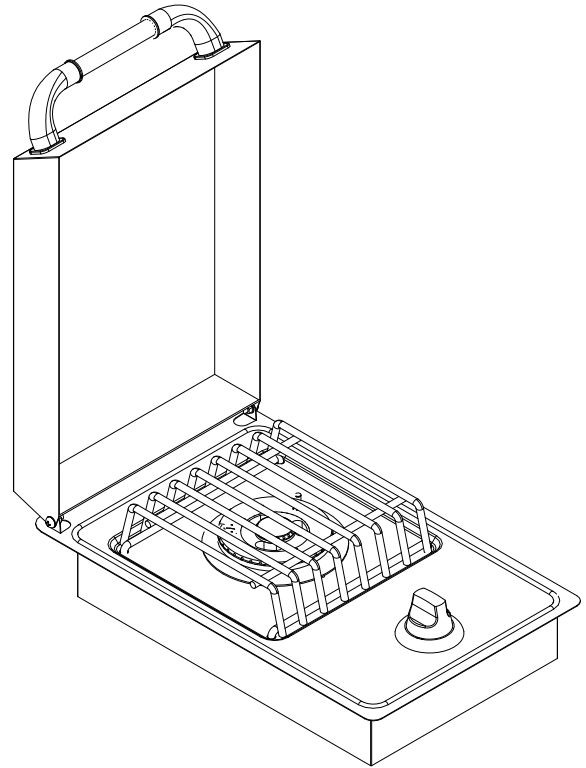

**SINGLE SIDEBURNER**  
**SPEC SHEET**

ISOMETRIC VIEW

TOP VIEW

FRONT VIEW

RIGHT SIDE VIEW

NOTES:

1. CUTOUT DIMENSIONS: 11 1/4" W X 17 1/2" L X 3 1/4" D
2. SCALE: 1 1/2" = 1'-0"
3. REVISION: 10/2009