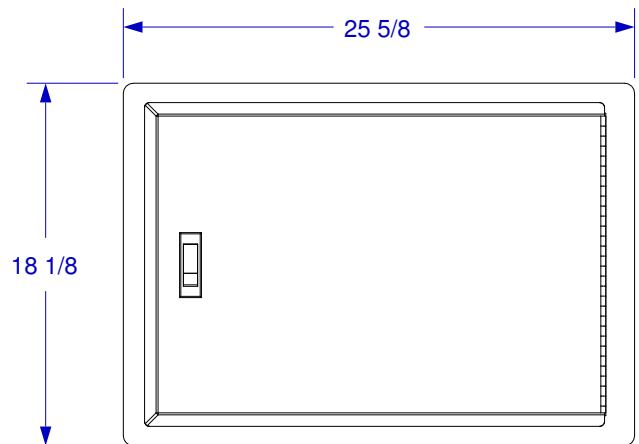

SINGLE DOOR

SPEC SHEET

ISOMETRIC VIEW

TOP VIEW

FRONT VIEW

RIGHT SIDE VIEW

NOTES:

- 1. CUTOUT DIMENSIONS: 23" W X 15 3/4" L X 2" D
- 2. SCALE: 1 1/4" = 1'-0"
- 3. REVISION: 10/2009