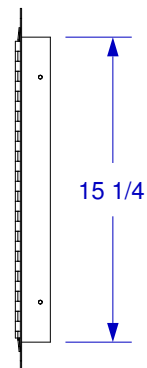

SINGLE DOOR

SPEC SHEET

ISOMETRIC VIEW

TOP VIEW

FRONT VIEW

RIGHT SIDE VIEW

NOTES:

- 1. CUTOUT DIMENSIONS: 23" W X 15 3/4" L X 2" D
- 2. SCALE: 1 1/4" = 1'-0"
- 3. REVISION: 10/2009