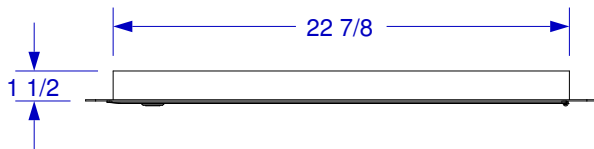

SINGLE DOOR

SPEC SHEET

ISOMETRIC VIEW

TOP VIEW

FRONT VIEW

RIGHT SIDE VIEW

NOTES:

- 1. CUTOUT DIMENSIONS: 23" W X 15 3/4" L X 2" D
- 2. SCALE: 1 1/4" = 1'-0"
- 3. REVISION: 10/2009