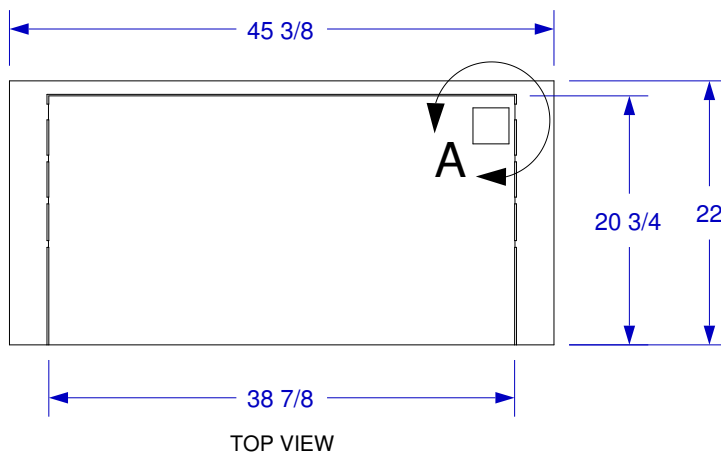

38" GRILL INSULATION

JACKET SPEC SHEET

SKU #47018 S

ISOMETRIC VIEW

Detail A
SCALE 2" = 1' 0"

Detail B
SCALE 2" = 1' 0"

NOTES:

1. CUTOUT DIMENSIONS: 45 3/8" W X 22" D X 10" H
2. 9" CUTOUT DIMENSION HEIGHT IS FROM THE TOP OF THE TILE TO THE BOTTOM OF THE CUTOUT
- BUILDING MATERIALS MAY VARY IN THICKNESS; ADJUST CUTOUT DIMENSION ACCORDINGLY.
3. SCALE: 3/4" = 1' -0"
4. REVISION: 02/2016