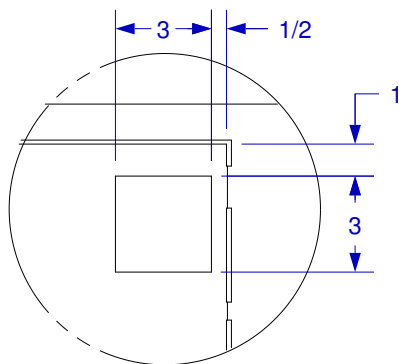

38" GRILL INSULATION

JACKET SPEC SHEET

SKU #47018 S

ISOMETRIC VIEW

Detail A
SCALE 2" = 1' 0"

Detail B
SCALE 2" = 1' 0"

NOTES:

1. CUTOUT DIMENSIONS: 45 3/8" W X 22" D X 10" H
2. 9" CUTOUT DIMENSION HEIGHT IS FROM THE TOP OF THE TILE TO THE BOTTOM OF THE CUTOUT
- BUILDING MATERIALS MAY VARY IN THICKNESS; ADJUST CUTOUT DIMENSION ACCORDINGLY.
3. SCALE: 3/4" = 1' -0"
4. REVISION: 02/2016