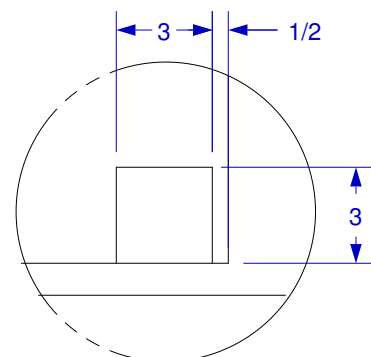

38" GRILL INSULATION

JACKET SPEC SHEET

SKU #47018 S

ISOMETRIC VIEW

Detail A
SCALE 2" = 1' 0"

Detail B
SCALE 2" = 1' 0"

NOTES:

1. CUTOUT DIMENSIONS: 45 3/8" W X 22" D X 10" H
2. 9" CUTOUT DIMENSION HEIGHT IS FROM THE TOP OF THE TILE TO THE BOTTOM OF THE CUTOUT
- BUILDING MATERIALS MAY VARY IN THICKNESS; ADJUST CUTOUT DIMENSION ACCORDINGLY.
3. SCALE: 3/4" = 1' -0"
4. REVISION: 02/2016