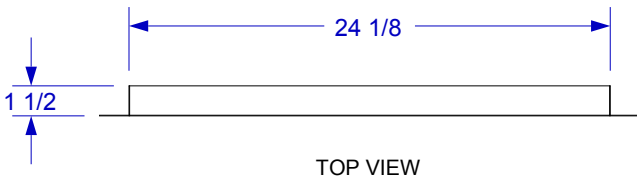

PREMIUM OUTDOOR
REFRIGERATOR
FRAME SPEC SHEET

ISOMETRIC VIEW

NOTES:

1. CUTOUT DIMENSIONS: 24 1/4"W X 34 1/2"H X 2"D
2. SCALE: 1 1/4" = 1'-0"