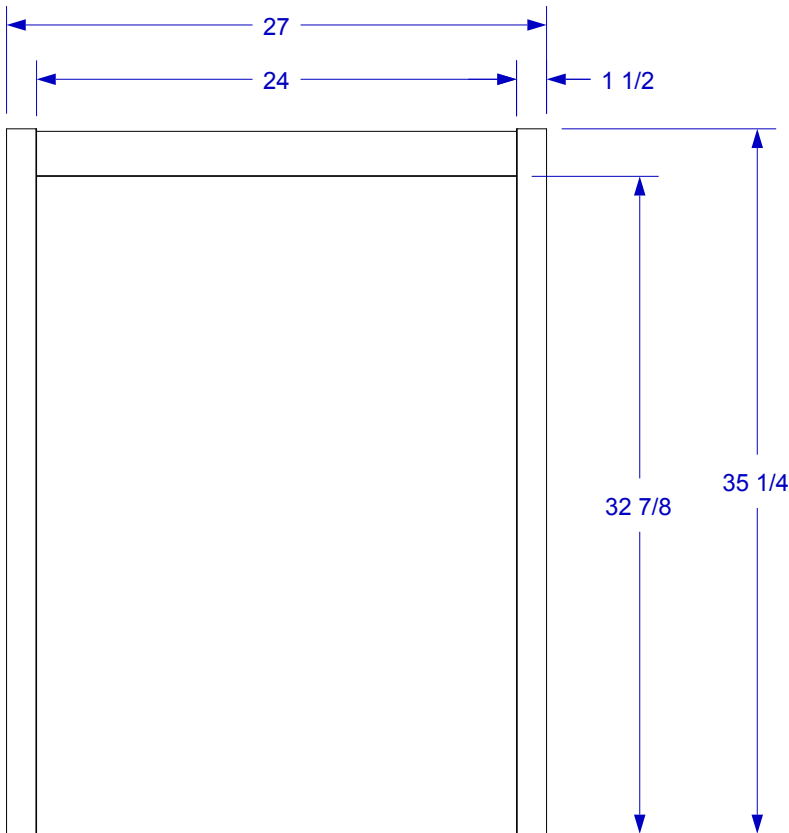

PREMIUM OUTDOOR
REFRIGERATOR
FRAME SPEC SHEET

ISOMETRIC VIEW

NOTES:

1. CUTOUT DIMENSIONS: 24 1/4"W X 34 1/2"H X 2"D
2. SCALE: 1 1/4" = 1'-0"