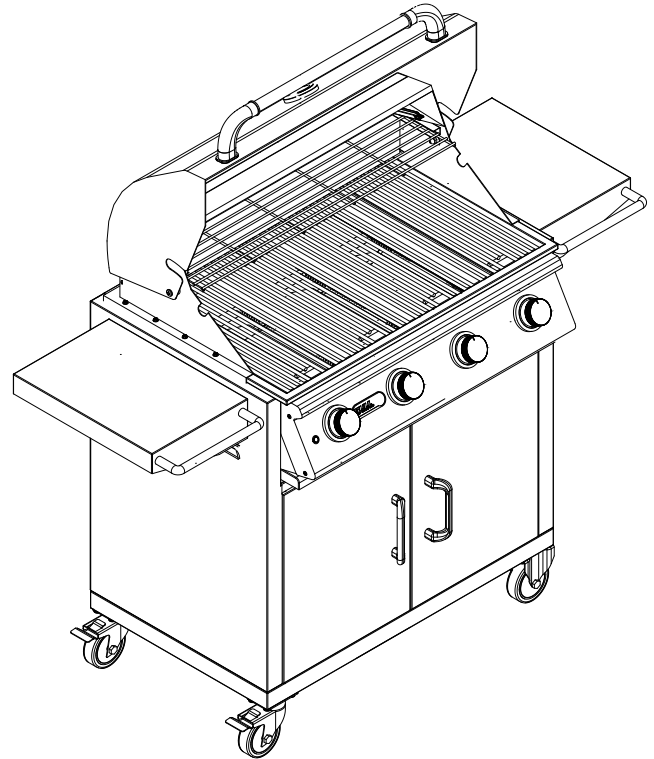

LONESTAR SELECT
CART SPEC SHEET

ISOMETRIC VIEW

FRONT VIEW

RIGHT SIDE VIEW

NOTE:

1. SCALE: 3/4" = 1'-0"
2. REVISION: 09/2013