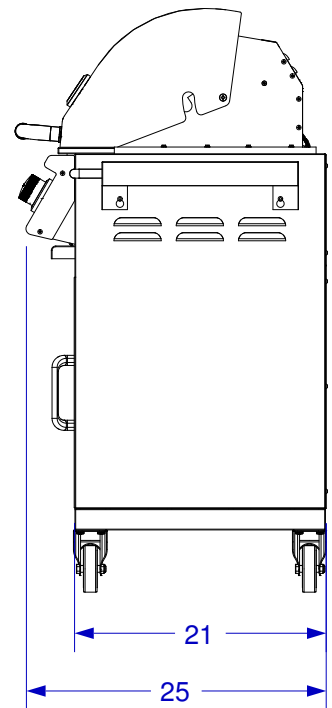

LONESTAR SELECT
CART SPEC SHEET

ISOMETRIC VIEW

FRONT VIEW

RIGHT SIDE VIEW

NOTE:

1. SCALE: 3/4" = 1'-0"
2. REVISION: 09/2013