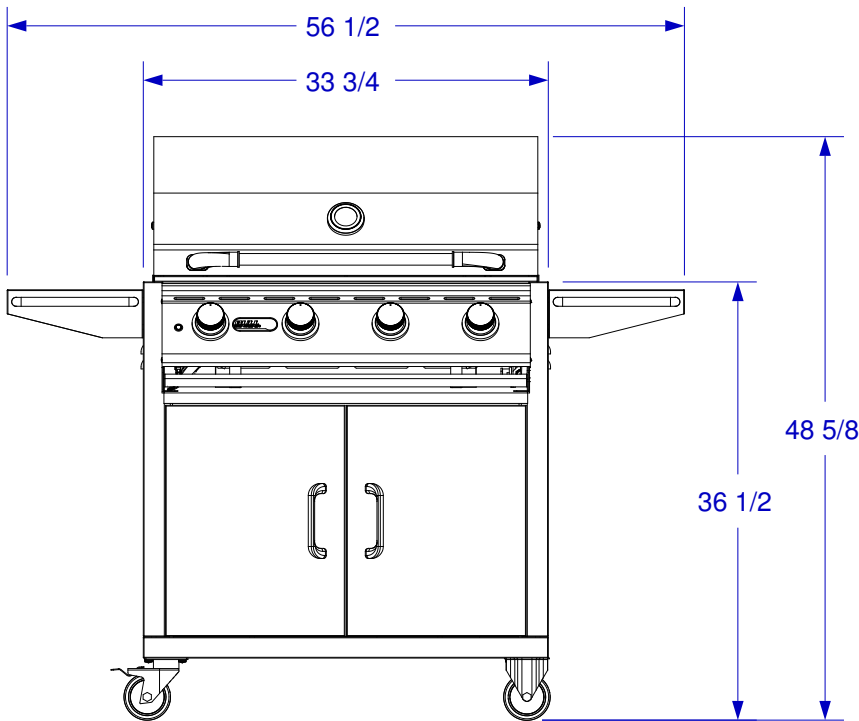

LONESTAR SELECT
CART SPEC SHEET

ISOMETRIC VIEW

FRONT VIEW

RIGHT SIDE VIEW

NOTE:

1. SCALE: 3/4" = 1'-0"
2. REVISION: 09/2013